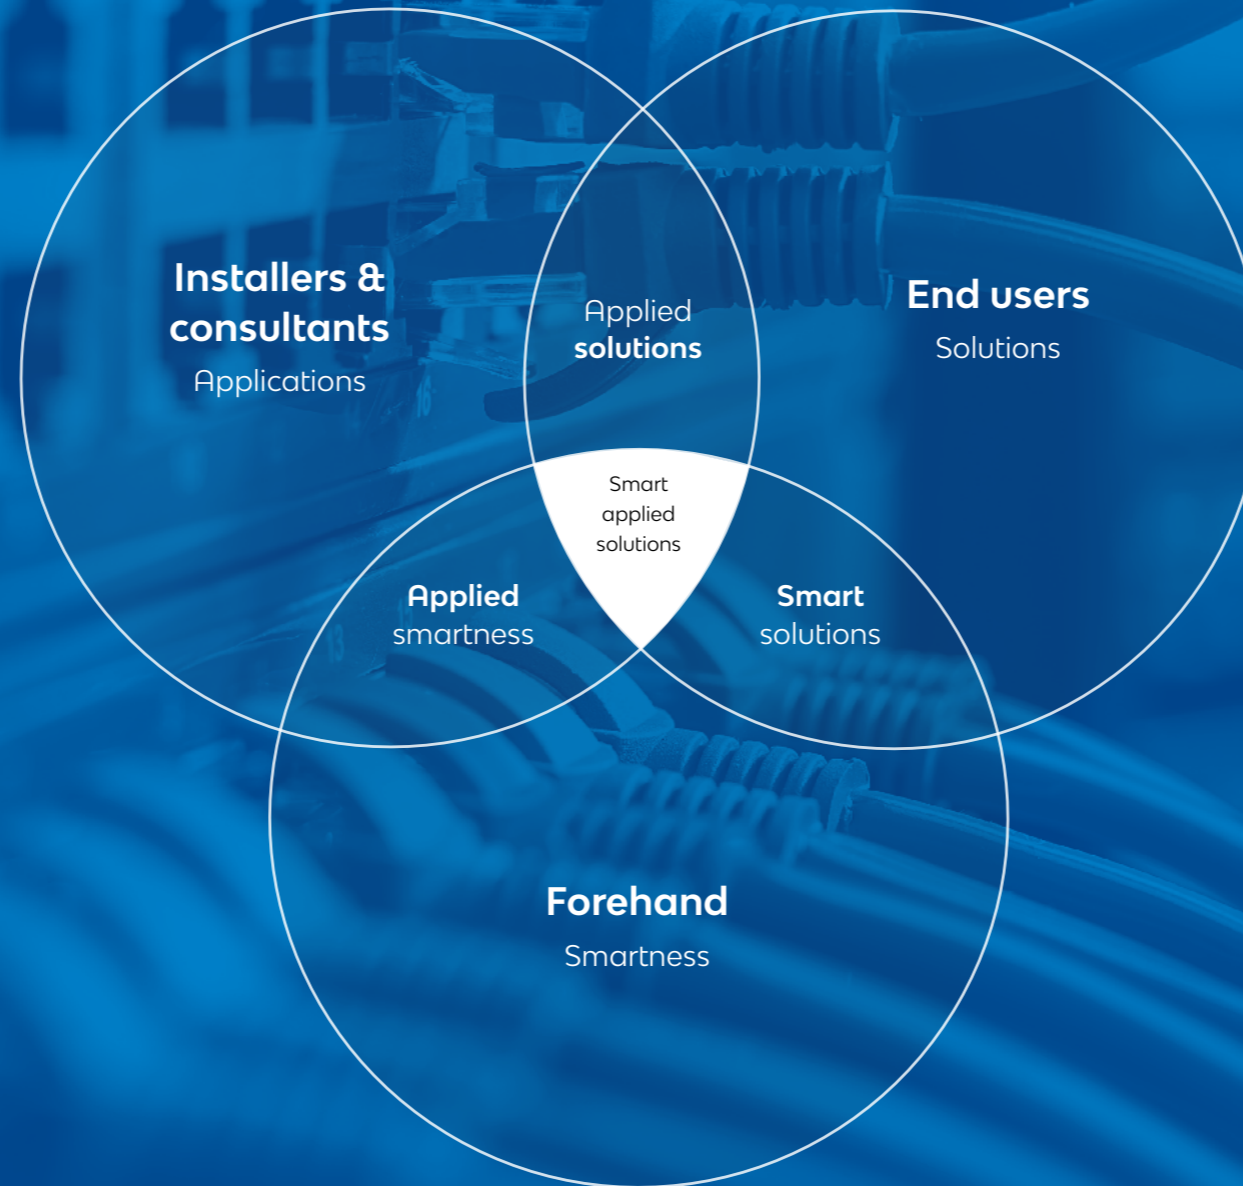

Smart Applied Solutions model